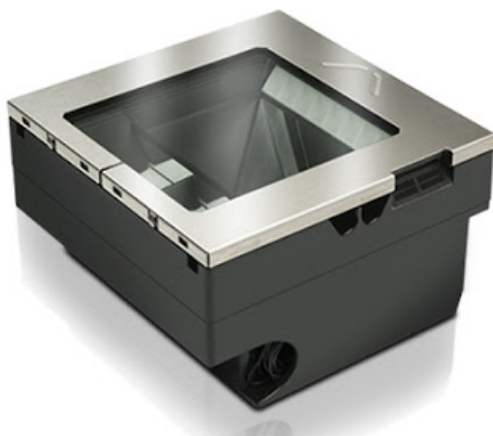

XX.00 €

Datalogic Magellan 3200 VSI

Presentation scanner, retail, 2D, imager, EAS deactivation, multi-interface (RS-232, KBW, USB), incl.: cable (USB), power supply unit, power cable (EU), colour: dark grey

XX.00 €

iRIS POS

Datalogic Magellan 3300HSI

Built-in scanner, retail, 2D, imager, **sapphire glass**, max. 10cm reading distance, multi-interface (RS-232, KBW, USB), incl.: cable (USB), power supply unit (EU), power cable, desk-/wall holder