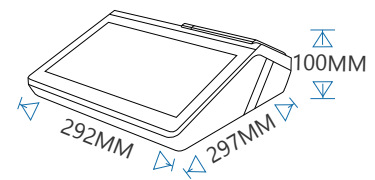

### HARDWARE DESIGN

Wide Angle HD display enhances software operating experience and delivers awesomely visual image

3 inch Seiko printer support label paper roll and thermal paper roll.

4.3 inch 2nd display or VFD display are the important parts for Customer information interaction

## DIMENSION