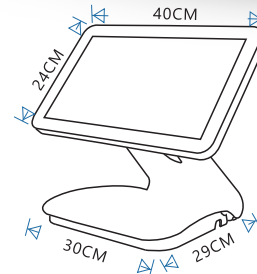

SPECIFICATIONS

SYSTEM	
Processor	Inte Celeron J1900 (2.0 GHz) Quad-Core Processor, Fanless Inter Core 15-4210U, Dual Core, 3M Cache, 1.8Ghz
Memory	8GB Standard, DDR3
Storage	128GB SSD standard
OS	Windows 7, Windows 8.1, Windows 10, POS Ready7, Linux
DISPLAY	
Type	15"/15.6" Bezel-Free True-Flat Projective Capacitive Touch Screen
Resolution	1024*768/1366*768
Brightness	350cd/m2
Touchscreen	Capacitive Touch Screen
INTERFACE	
Display	1*VGA, 1*HDMI
USB	6*USB (Front 2, rear 4)
LAN	1*Gigabit Ethernet, RJ45
Audio	1*Line-out
Power DC-IN	Input AC 100-240V/50-60hz, Output DC12V/5A
POWER	
Power Supply	Adaptor 12V, 5A
PHYSICAL & ENVIRONMENTAL	
Operating Temperature	Operating 0-60°
Storage Temperature	Storage -35°-75°
Dimensions	(W×H×D) 400×290×300 MM
Packing Dimensions	(W×H×D) 445×400×402 MM
Net Weight	6.0KG
Packing Weight	8.0KG
Certification	CE, FCC, RoHS
Color	Black/White
OPTIONS & PERIPHERALS	
2nd Display	11.6"/12.1"/15"/15.6" LCD Display, Optional Touchscreen
Customer Display	VFD 220 Customer Display
Storage	2.5 inch SSD 128G HDD 500GB
I/O Expansion	1×com(RJ-45 8pins) (Factory Option) 1×cash Drawer Port (Factory Option)
MSR	ISO 1,2,3 Tracks
WIFI	Support
Wall Mount Kit	VESA-Compatible, 75×75(mm)

Intel Celeron J1900 Fanless, 2.0Ghz
Intel Core i5-7200U (2.5GHz / 3.1GHz),
Dual Core, 3M Cache